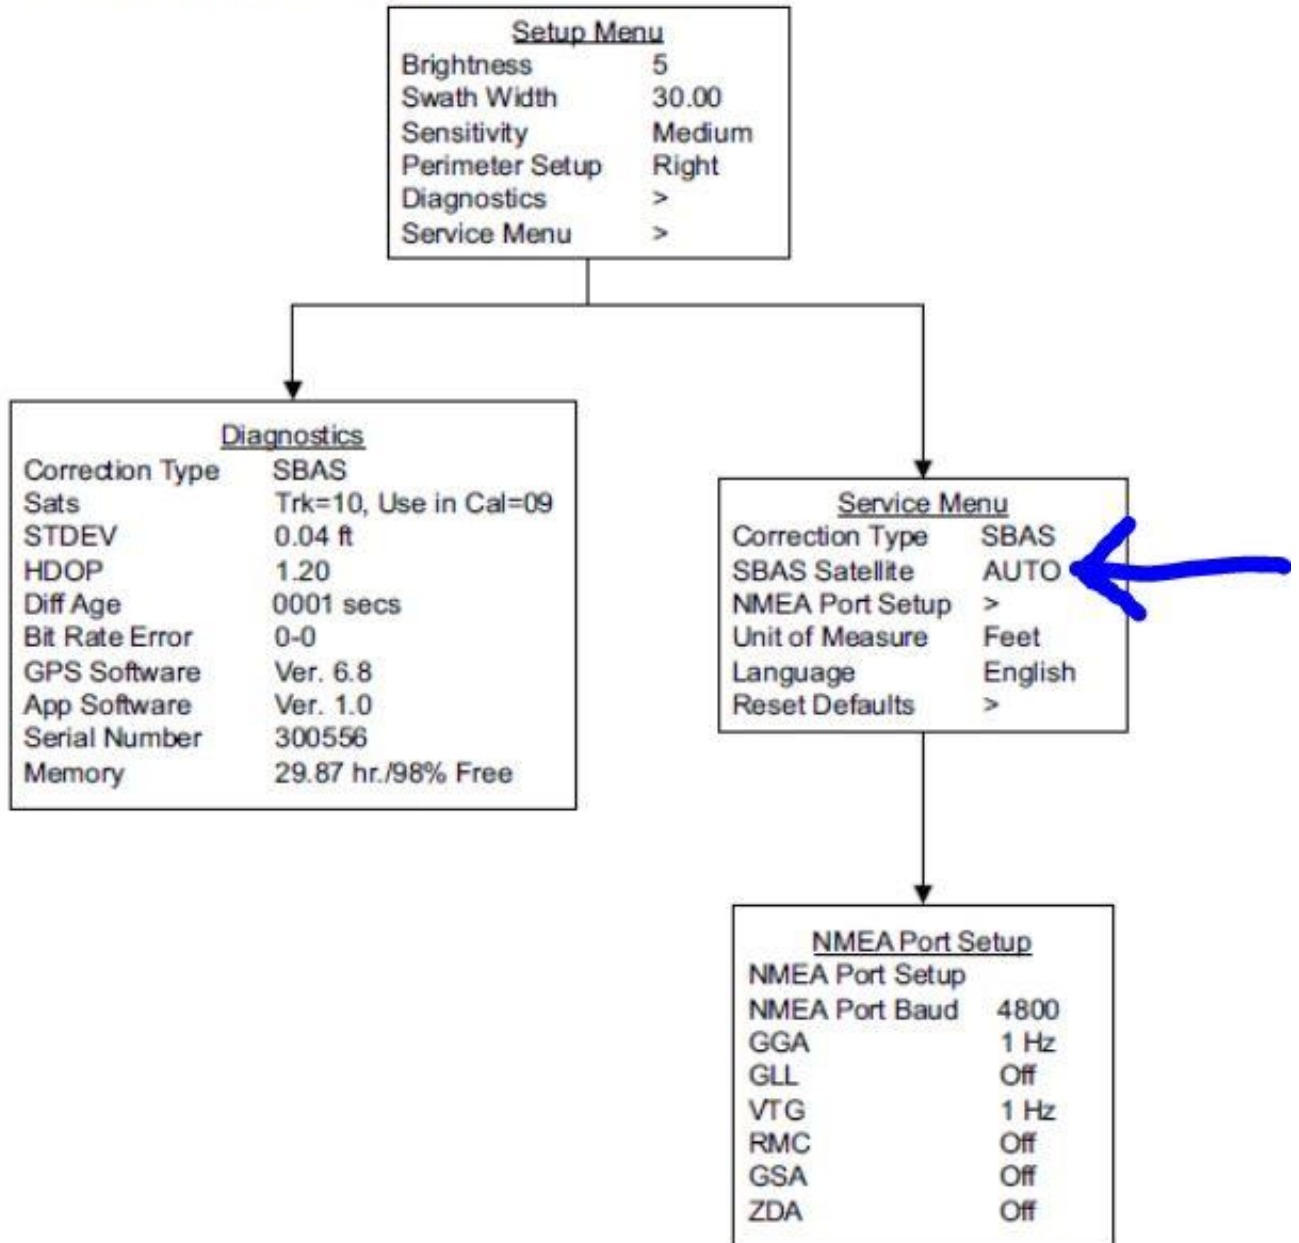

## Outback S-Lite

Below is a list of all S-Lite menu items. Access to various menu items depends on the application and/or S-Lite components being used.

**Set “SBAS Satellite” to 135 or AUTO.**